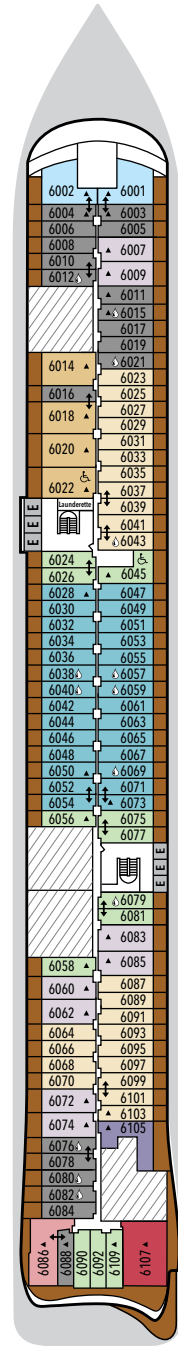

# SILVER RAY – Deck Plans

**DECK 3**

The Shelter  
Atlantide  
S.A.L.T. Kitchen

**DECK 4**

La Dame  
Venetian Lounge  
Boutique  
Reception  
Arts Café  
Shore Concierge  
Atrium  
Kaiseki  
La Terrazza

**DECK 5**

Otium Spa  
Fitness Centre  
Beauty Salon  
Casino  
Boutique  
Dolce Vita  
Silver Note  
Library  
Connaisseur's Corner

**DECK 6**

Suites

**DECK 7**

Suites

**DECK 8**

Suites

**DECK 9**

## SUITE CATEGORIES

- Otium Suite . . . . . ●
- Owner's Suite . . . . . ●
- Grand Suite . . . . . ●
- Master Suite . . . . . ●
- Signature Suite . . . . . ●
- Silver Suite . . . . . ●
- Junior Grand Suite . . . . . ●
- Premium Medallion Suite . . . . . ●
- Medallion Suite . . . . . ●
- Premium Veranda Suite . . . . . ●
- Deluxe Veranda Suite . . . . . ●
- Superior Veranda Suite . . . . . ●
- Classic Veranda Suite . . . . . ●

## SPECIFICATIONS

- Crew . . . . . 544
- Officers . . . . . International
- Guests . . . . . 728
- Tonnage . . . . . 54,700
- Length . . . . . 801 Feet / 244.2 Meters
- Width . . . . . 97 Feet / 29.6 Meters
- Speed . . . . . 19.4 Knots
- Passenger Decks . . . . . 9
- Connecting Suites . . . . . ↑↓
- 3rd Guest Capacity . . . . . ▲
- Wheelchair Accessible Suites . . . . . ♿
- All Veranda suites are equipped with a shower, while selected ones are also equipped with a bath, indicated with . . . . . ☺
- Technical areas . . . . . ▣
- Built . . . . . 2024