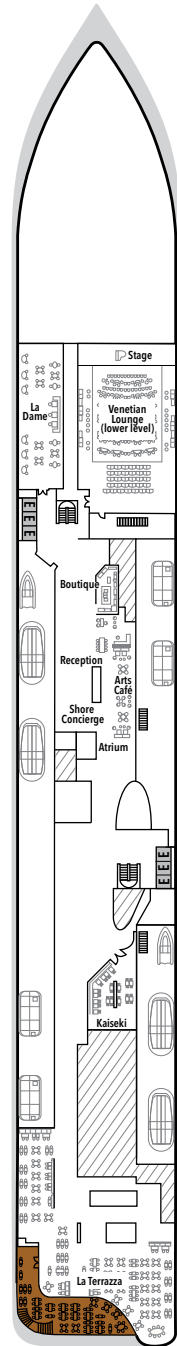

# SILVER RAY – Deck Plans

**DECK 3**

The Shelter  
Atlantide  
S.A.L.T. Kitchen

**DECK 4**

La Dame  
Venetian Lounge  
Boutique  
Reception  
Arts Café  
Shore Concierge  
Atrium  
Kaiseki  
La Terrazza

**DECK 5**

Otium Spa  
Fitness Centre  
Beauty Salon  
Casino  
Boutique  
Dolce Vita  
Silver Note  
Library  
Connaisseur's Corner

**DECK 6**

Suites

**DECK 7**

Suites

**DECK 8**

Suites

**DECK 9**

Suites

**DECK 10**

Observation Lounge  
S.A.L.T. Lab  
S.A.L.T. Chef's Table  
S.A.L.T. Bar  
Pool Deck  
Pool Bar  
The Marquee  
(The Grill & Spaccanapoli)  
The Dusk Bar  
Jogging Track

**DECK 11**

The Cliff Whirlpool  
Sun Deck

## SPECIFICATIONS

- Crew . . . . . 544
- Officers . . . . . International
- Guests . . . . . 728
- Tonnage . . . . . 54,700
- Length . . . . . 801 Feet / 244.2 Meters
- Width . . . . . 97 Feet / 29.6 Meters
- Speed . . . . . 19.4 Knots
- Passenger Decks . . . . . 9
- Connecting Suites . . . . . ↑↓
- 3rd Guest Capacity . . . . . ▲
- Wheelchair Accessible Suites . . . . . ♿
- All Veranda suites are equipped with a shower, while selected ones are also equipped with a bath, indicated with . . . . . ☺
- Technical areas . . . . . ▣
- Built . . . . . 2024