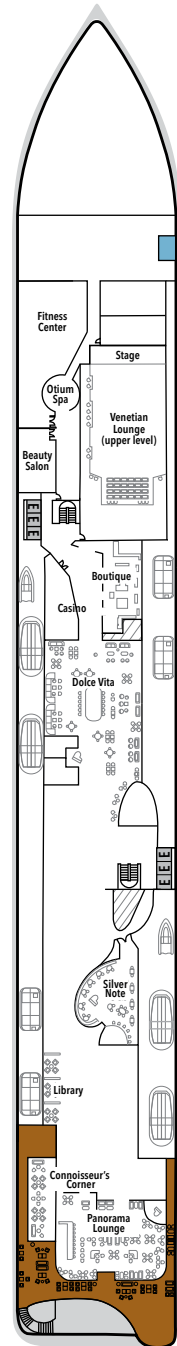

# SILVER RAY – Deck Plans

**DECK 3**

The Shelter  
Atlantide  
S.A.L.T. Kitchen

**DECK 4**

La Dame  
Venetian Lounge  
Boutique  
Reception  
Arts Café  
Shore Concierge  
Atrium  
Kaiseki  
La Terrazza

**DECK 5**

Otium Spa  
Fitness Centre  
Beauty Salon  
Casino  
Boutique  
Dolce Vita  
Silver Note  
Library  
Connaisseur's Corner

**DECK 6**

Suites

**DECK 7**

Suites

**DECK 8**

Suites

**DECK 9**

Suites

**DECK 10**

Observation Lounge  
S.A.L.T. Lab  
S.A.L.T. Chef's Table  
S.A.L.T. Bar  
Pool Deck  
Pool Bar  
The Marquee  
(The Grill & Spaccanapoli)  
The Dusk Bar  
Jogging Track

**DECK 11**

The Cliff Whirlpool  
Sun Deck

## SPECIFICATIONS

- Crew . . . . . 544
- Officers . . . . . International
- Guests . . . . . 728
- Tonnage . . . . . 54,700
- Length . . . . . 801 Feet / 244.2 Meters
- Width . . . . . 97 Feet / 29.6 Meters
- Speed . . . . . 19.4 Knots
- Passenger Decks . . . . . 9
- Connecting Suites . . . . . ↑↓
- 3rd Guest Capacity . . . . . ▲
- Wheelchair Accessible Suites . . . . . ♿
- All Veranda suites are equipped with a shower, while selected ones are also equipped with a bath, indicated with . . . . . ☺
- Technical areas . . . . . ▣
- Built . . . . . 2024