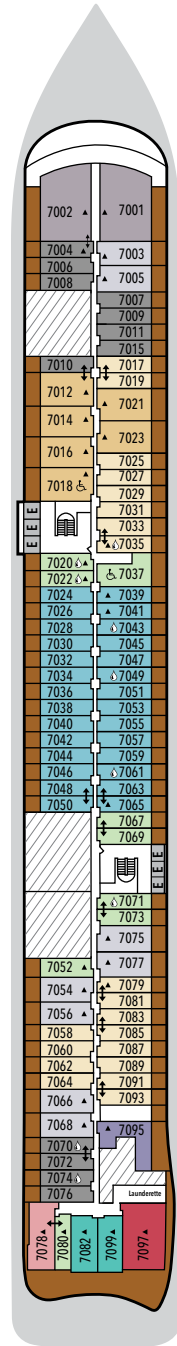

# SILVER RAY – Deck Plans

**DECK 3**

The Shelter  
Atlantide  
S.A.L.T. Kitchen

**DECK 4**

La Dame  
Venetian Lounge  
Boutique  
Reception  
Arts Café  
Shore Concierge  
Atrium  
Kaiseki  
La Terrazza

**DECK 5**

Otium Spa  
Fitness Centre  
Beauty Salon  
Casino  
Boutique  
Dolce Vita  
Silver Note  
Library  
Connaisseur's Corner

**DECK 6**

Suites

**DECK 7**

Suites

**DECK 8**

Suites

**DECK 9**

## SUITE CATEGORIES

- Otium Suite . . . . . ●
- Owner's Suite . . . . . ●
- Grand Suite . . . . . ●
- Master Suite . . . . . ●
- Signature Suite . . . . . ●
- Silver Suite . . . . . ●
- Junior Grand Suite . . . . . ●
- Premium Medallion Suite . . . . . ●
- Medallion Suite . . . . . ●
- Premium Veranda Suite . . . . . ●
- Deluxe Veranda Suite . . . . . ●
- Superior Veranda Suite . . . . . ●
- Classic Veranda Suite . . . . . ●

## SPECIFICATIONS

- Crew . . . . . 544
- Officers . . . . . International
- Guests . . . . . 728
- Tonnage . . . . . 54,700
- Length . . . . . 801 Feet / 244.2 Meters
- Width . . . . . 97 Feet / 29.6 Meters
- Speed . . . . . 19.4 Knots
- Passenger Decks . . . . . 9
- Connecting Suites . . . . . ↑↓
- 3rd Guest Capacity . . . . . ▲
- Wheelchair Accessible Suites . . . . . ♿
- All Veranda suites are equipped with a shower, while selected ones are also equipped with a bath, indicated with . . . . . ☺
- Technical areas . . . . . ▣
- Built . . . . . 2024