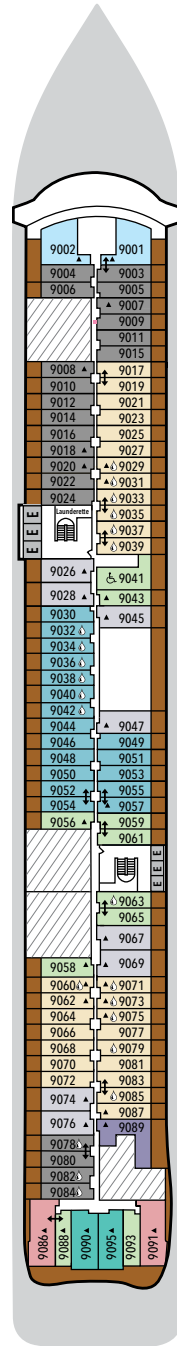

# SILVER RAY – Deck Plans

**DECK 3**

The Shelter  
Atlantide  
S.A.L.T. Kitchen

**DECK 4**

La Dame  
Venetian Lounge  
Boutique  
Reception  
Arts Café  
Shore Concierge  
Atrium  
Kaiseki  
La Terrazza

**DECK 5**

Otium Spa  
Fitness Centre  
Beauty Salon  
Casino  
Boutique  
Dolce Vita  
Silver Note  
Library  
Connaisseur's Corner

**DECK 6**

Suites

**DECK 7**

Suites

**DECK 8**

Suites

**DECK 9**

## SUITE CATEGORIES

- Otium Suite . . . . . ●
- Owner's Suite . . . . . ●
- Grand Suite . . . . . ●
- Master Suite . . . . . ●
- Signature Suite . . . . . ●
- Silver Suite . . . . . ●
- Junior Grand Suite . . . . . ●
- Premium Medallion Suite . . . . . ●
- Medallion Suite . . . . . ●
- Premium Veranda Suite . . . . . ●
- Deluxe Veranda Suite . . . . . ●
- Superior Veranda Suite . . . . . ●
- Classic Veranda Suite . . . . . ●

## SPECIFICATIONS

- Crew . . . . . 544
- Officers . . . . . International
- Guests . . . . . 728
- Tonnage . . . . . 54,700
- Length . . . . . 801 Feet / 244.2 Meters
- Width . . . . . 97 Feet / 29.6 Meters
- Speed . . . . . 19.4 Knots
- Passenger Decks . . . . . 9
- Connecting Suites . . . . . ↑↓
- 3rd Guest Capacity . . . . . ▲
- Wheelchair Accessible Suites . . . . . ♿
- All Veranda suites are equipped with a shower, while selected ones are also equipped with a bath, indicated with . . . . . ☺
- Technical areas . . . . . ▣
- Built . . . . . 2024