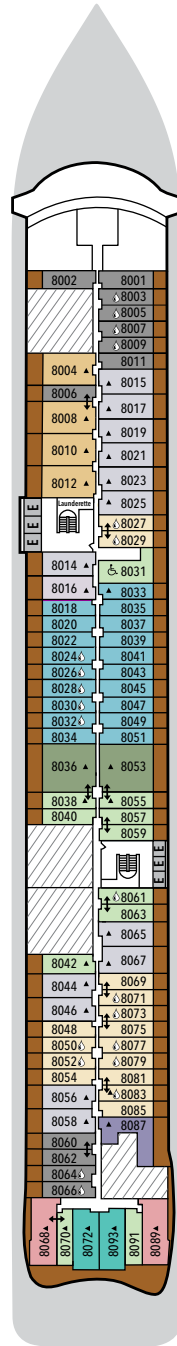

# SILVER RAY – Deck Plans

**DECK 3**

The Shelter  
Atlantide  
S.A.L.T. Kitchen

**DECK 4**

La Dame  
Venetian Lounge  
Boutique  
Reception  
Arts Café  
Shore Concierge  
Atrium  
Kaiseki  
La Terrazza

**DECK 5**

Otium Spa  
Fitness Centre  
Beauty Salon  
Casino  
Boutique  
Dolce Vita  
Silver Note  
Library  
Connaisseur's Corner

**DECK 6**

Suites

**DECK 7**

Suites

**DECK 8**

Suites

**DECK 9**

## SUITE CATEGORIES

- Otium Suite . . . . . ●
- Owner's Suite . . . . . ●
- Grand Suite . . . . . ●
- Master Suite . . . . . ●
- Signature Suite . . . . . ●
- Silver Suite . . . . . ●
- Junior Grand Suite . . . . . ●
- Premium Medallion Suite . . . . . ●
- Medallion Suite . . . . . ●
- Premium Veranda Suite . . . . . ●
- Deluxe Veranda Suite . . . . . ●
- Superior Veranda Suite . . . . . ●
- Classic Veranda Suite . . . . . ●

## SPECIFICATIONS

- Crew . . . . . 544
- Officers . . . . . International
- Guests . . . . . 728
- Tonnage . . . . . 54,700
- Length . . . . . 801 Feet / 244.2 Meters
- Width . . . . . 97 Feet / 29.6 Meters
- Speed . . . . . 19.4 Knots
- Passenger Decks . . . . . 9
- Connecting Suites . . . . . ↑↓
- 3rd Guest Capacity . . . . . ▲
- Wheelchair Accessible Suites . . . . . ♿
- All Veranda suites are equipped with a shower, while selected ones are also equipped with a bath, indicated with . . . . . ☺
- Technical areas . . . . . ▣
- Built . . . . . 2024