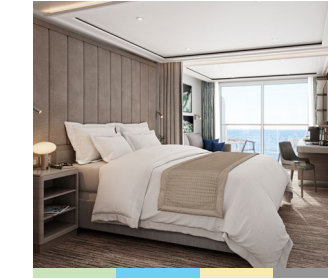

# SILVER RAY – Suite Diagrams

All suites feature:

- Butler service
- Refrigerator and bar setup stocked with your preferences
- Plush bathrobes
- Plush slippers
- Pillow menu
- Luxury bath amenities
- Complimentary Wi-Fi
- Umbrella
- Hair dryer
- Wall mounted USB-C mobile device chargers
- Interactive Media Library
- Direct-dial telephone(s)
- Champagne on arrival