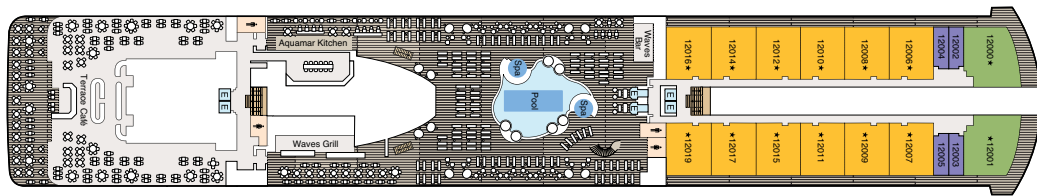

STATEROOM COLOR LEGEND

SYMBOL LEGEND

DECK 16

DECK 15

DECK 14

DECK 12

DECK 11

AFT ..... FORWARD

SHIP'S SPECIFICATIONS

Year Built: Allura 2025 | Gross Tonnage: 68,000 | Length: 791 feet | Beam: 105 feet | Cruising Speed: 20 knots  
 Guest Decks: 11 | Guest Capacity: 1,200 | Staff Size: 800 | Guest-to-Staff Ratio: 1.56 to 1 | Country of Registry: Marshall Islands

DECK 10

DECK 9

DECK 8

DECK 7

DECK 6

DECK 5

AFT ..... FORWARD