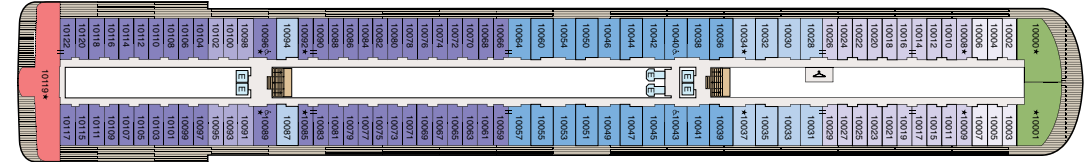

STATEROOM COLOR LEGEND

SYMBOL LEGEND

DECK 16

DECK 15

DECK 14

DECK 12

DECK 11

AFT ..... FORWARD

SHIP'S SPECIFICATIONS

Year Built: Allura 2025 | Gross Tonnage: 68,000 | Length: 791 feet | Beam: 105 feet | Cruising Speed: 20 knots  
 Guest Decks: 11 | Guest Capacity: 1,200 | Staff Size: 800 | Guest-to-Staff Ratio: 1.56 to 1 | Country of Registry: Marshall Islands

DECK 10

DECK 9

DECK 8

DECK 7

DECK 6

DECK 5

AFT ..... FORWARD