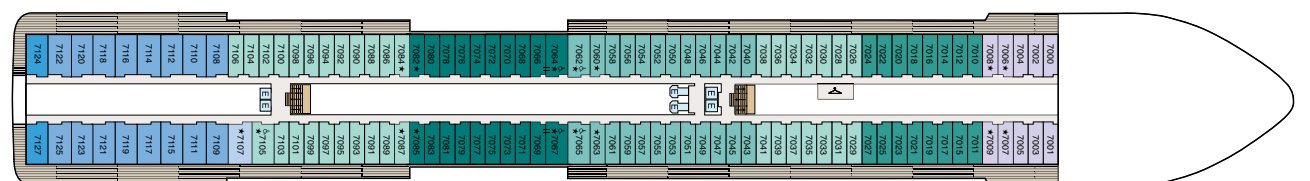

SHIP'S SPECIFICATIONS

Year Built: Allura 2025 | Gross Tonnage: 68,000 | Length: 791 feet | Beam: 105 feet | Cruising Speed: 20 knots  
 Guest Decks: 11 | Guest Capacity: 1,200 | Staff Size: 800 | Guest-to-Staff Ratio: 1.56 to 1 | Country of Registry: Marshall Islands

DECK 10

DECK 9

DECK 8

DECK 7

DECK 6

DECK 5

AFT ..... FORWARD