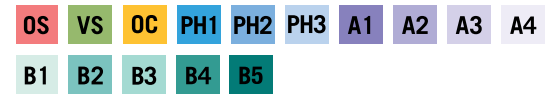

STATEROOM COLOR LEGEND

SYMBOL LEGEND

DECK 16

DECK 15

DECK 14

DECK 12

DECK 11

AFT ..... FORWARD

SHIP'S SPECIFICATIONS

Year Built: Allura 2025 | Gross Tonnage: 68,000 | Length: 791 feet | Beam: 105 feet | Cruising Speed: 20 knots  
 Guest Decks: 11 | Guest Capacity: 1,200 | Staff Size: 800 | Guest-to-Staff Ratio: 1.56 to 1 | Country of Registry: Marshall Islands