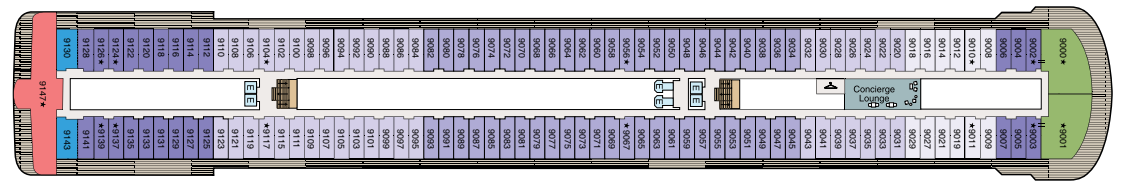

STATEROOM COLOR LEGEND

SYMBOL LEGEND

DECK 16

DECK 15

DECK 14

DECK 12

DECK 11

AFT ..... FORWARD

SHIP'S SPECIFICATIONS

Year Built: Allura 2025 | Gross Tonnage: 68,000 | Length: 791 feet | Beam: 105 feet | Cruising Speed: 20 knots  
 Guest Decks: 11 | Guest Capacity: 1,200 | Staff Size: 800 | Guest-to-Staff Ratio: 1.56 to 1 | Country of Registry: Marshall Islands

DECK 10

DECK 9

DECK 8

DECK 7

DECK 6

DECK 5

AFT ..... FORWARD