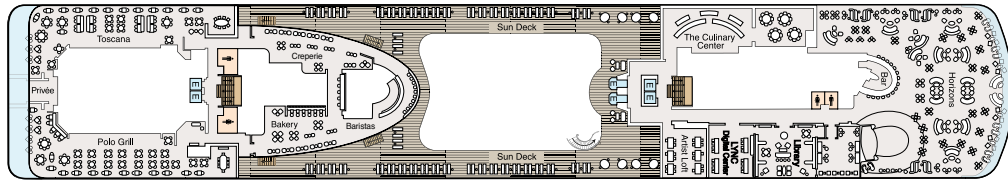

STATEROOM COLOR LEGEND

SYMBOL LEGEND

DECK 16

DECK 15

DECK 14

DECK 12

DECK 11

AFT ..... FORWARD

SHIP'S SPECIFICATIONS

Year Built: Allura 2025 | Gross Tonnage: 68,000 | Length: 791 feet | Beam: 105 feet | Cruising Speed: 20 knots  
 Guest Decks: 11 | Guest Capacity: 1,200 | Staff Size: 800 | Guest-to-Staff Ratio: 1.56 to 1 | Country of Registry: Marshall Islands

DECK 10

DECK 9

DECK 8

DECK 7

DECK 6

DECK 5

AFT ..... FORWARD