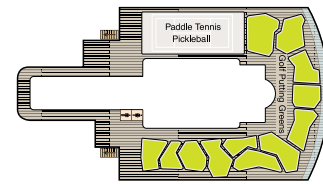

STATEROOM COLOR LEGEND

SYMBOL LEGEND

DECK 16

DECK 15

DECK 14

DECK 12

DECK 11

AFT ..... FORWARD

SHIP'S SPECIFICATIONS

Year Built: Allura 2025 | Gross Tonnage: 68,000 | Length: 791 feet | Beam: 105 feet | Cruising Speed: 20 knots  
 Guest Decks: 11 | Guest Capacity: 1,200 | Staff Size: 800 | Guest-to-Staff Ratio: 1.56 to 1 | Country of Registry: Marshall Islands

DECK 10

DECK 9

DECK 8

DECK 7

DECK 6

DECK 5

AFT ..... FORWARD