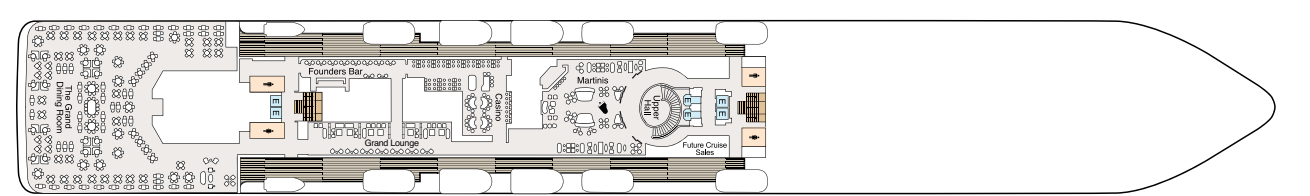

SHIP'S SPECIFICATIONS

Year Built: Allura 2025 | Gross Tonnage: 68,000 | Length: 791 feet | Beam: 105 feet | Cruising Speed: 20 knots  
 Guest Decks: 11 | Guest Capacity: 1,200 | Staff Size: 800 | Guest-to-Staff Ratio: 1.56 to 1 | Country of Registry: Marshall Islands

DECK 10

DECK 9

DECK 8

DECK 7

DECK 6

DECK 5

AFT ..... FORWARD