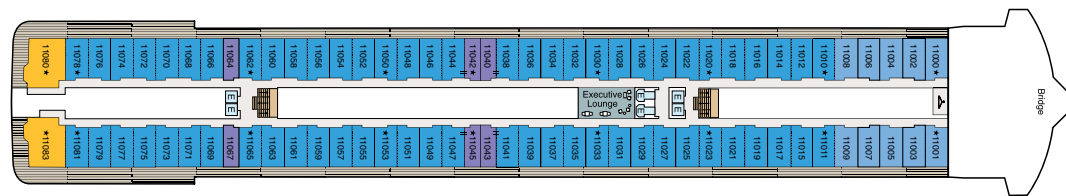

STATEROOM COLOR LEGEND

SYMBOL LEGEND

DECK 16

DECK 15

DECK 14

DECK 12

DECK 11

AFT ..... FORWARD

SHIP'S SPECIFICATIONS

Year Built: Allura 2025 | Gross Tonnage: 68,000 | Length: 791 feet | Beam: 105 feet | Cruising Speed: 20 knots  
 Guest Decks: 11 | Guest Capacity: 1,200 | Staff Size: 800 | Guest-to-Staff Ratio: 1.56 to 1 | Country of Registry: Marshall Islands