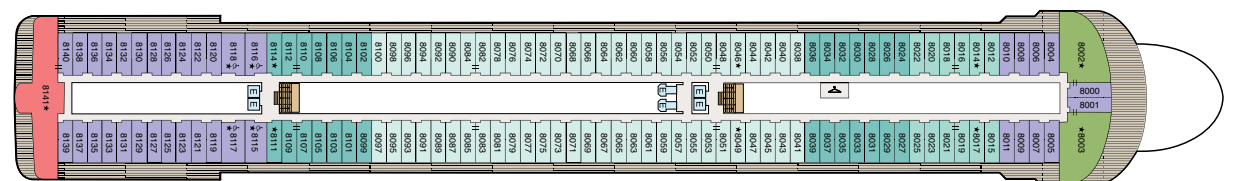

SHIP'S SPECIFICATIONS

Year Built: Allura 2025 | Gross Tonnage: 68,000 | Length: 791 feet | Beam: 105 feet | Cruising Speed: 20 knots  
 Guest Decks: 11 | Guest Capacity: 1,200 | Staff Size: 800 | Guest-to-Staff Ratio: 1.56 to 1 | Country of Registry: Marshall Islands

DECK 10

DECK 9

DECK 8

DECK 7

DECK 6

DECK 5

AFT ..... FORWARD